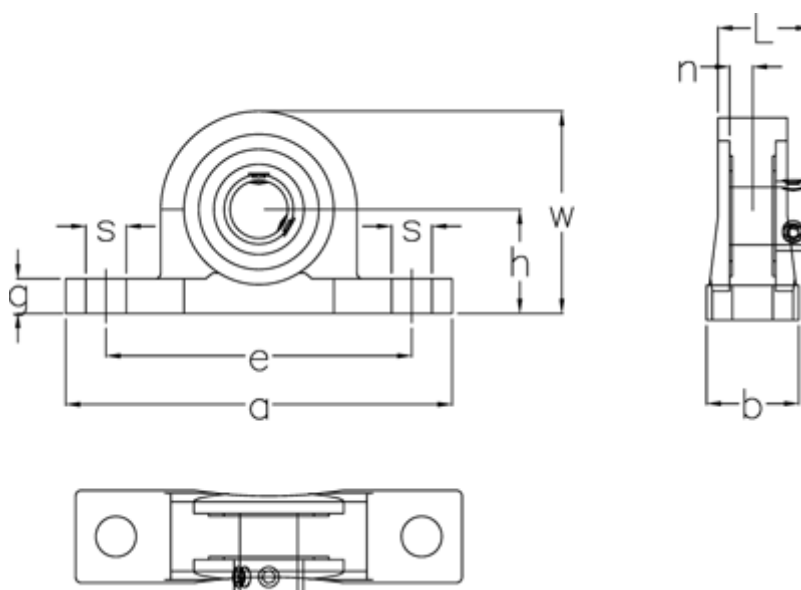

Data Sheet

Article number: 5425060002

Description: Pillow block KP002 LDK f/shaft dia.15 mm
Housing Alu, bearing steel, extra narrow

Measures

| | | | |
|-----------|--------|---------------|--------|
| a | = 80 | Housing | = P002 |
| b | = 16 | L | = 16.5 |
| Bearing | = K002 | Nominal drive | = 4.5 |
| Bolt size | = M6 | s | = 7 |
| d | = 15 | W | = 43 |
| e | = 63 | Weight | = 0.14 |
| g | = 7 | | |
| h | = 22 | | |